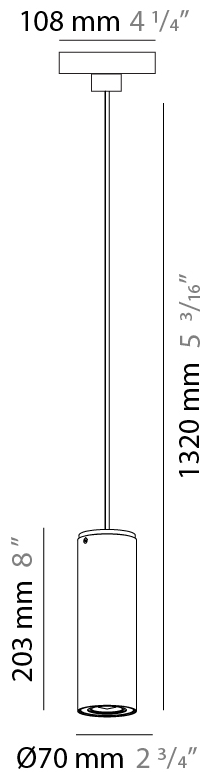

PROJECT	_____
TYPE	_____
SPECIFIER	_____
QUANTITY	_____
DATE	_____

KRONN SINGLE SUSPENSION

D91130-

base number   Finish
Options

1. To build a product code in our configurator select the specify button on the base model # product page
2. To build a manual product code on this datasheet choose from the options listed below in blue font and add the suffix to the base model #

GENERAL

Series: Kronn
Subseries: Kronn Single
Brand: Milan
Division: Design
Mounting Type: Suspension
Mounting Location: Ceiling
Subcategory: Pendant

PHYSICAL

Shape: Cylinder
Diameter (mm): 70
Diameter (in): 2 3/4
Height (mm): 205
Height (in): 8 1/16
Max. Overall Height (mm): 3000
Max. Overall Height (in): 118 1/8
Light Distribution: Downlight
Fixture Finish: CHR / MWL / MBQ
Fixture Material: Extruded Aluminum
Cable Details: 3000mm / 118 1/8" Transparent Cable

ELECTRICAL

Number of Lamps: 1
Lamp Type: LED Retrofit
Lamp Shape: MR16
Bulb Included: Bulb Not Included
Max. Wattage Per Lamp (W): 4
Lamp Base: GU10
Input Voltage (V): 120

LED

OPTICAL

RATINGS AND CERTIFICATIONS

Certified By: Certified for North American Standards
IP rating: IP20