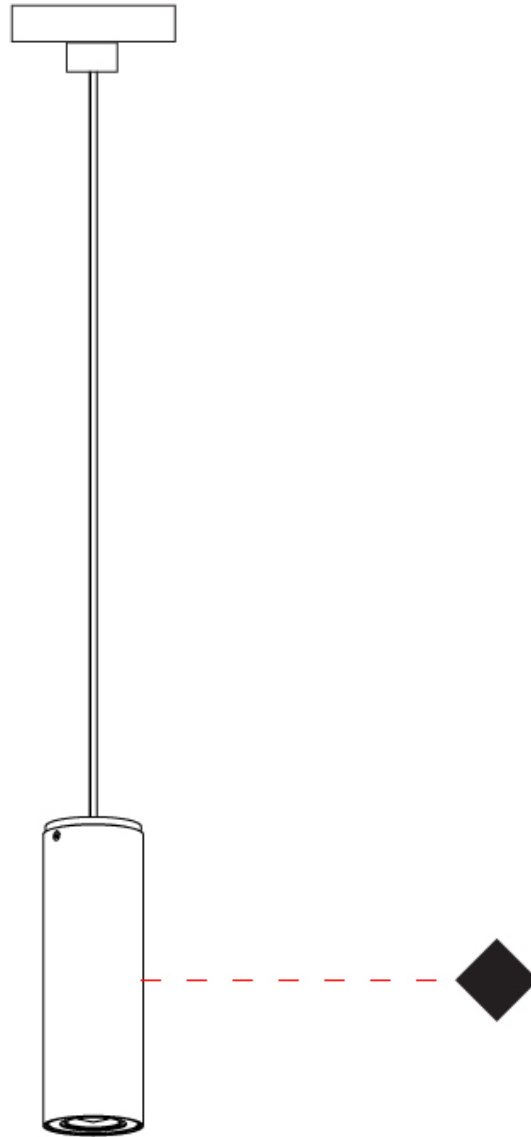

KRONN SINGLE SUSPENSION

D91130-

PROJECT
TYPE
SPECIFIER
QUANTITY
DATE